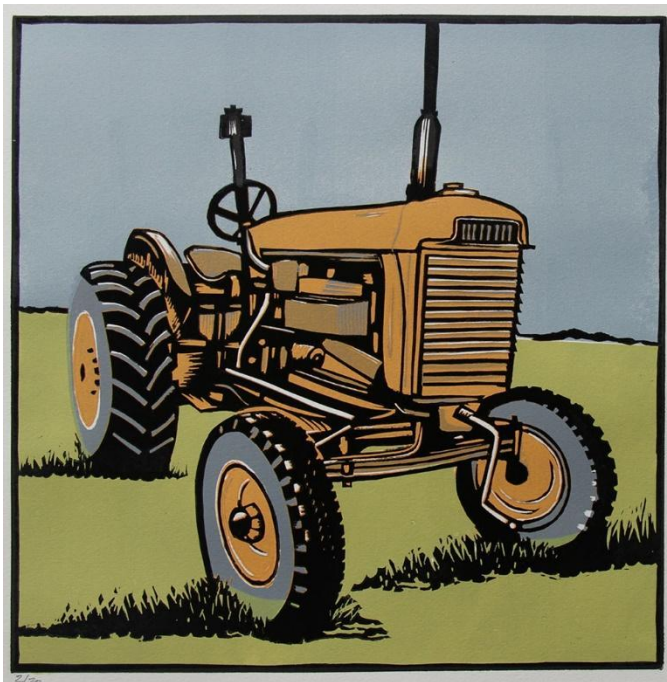

CARLTON COX

“Carving a path”

4 – 23 November 2022

Catalogue

1952 Fordson Major

300mm x 300mm Ed. 20

Framed \$460 Unframed \$360

Glasgow Engineering
30.5 x 42.5cm Ed. 20
Framed \$600 Unframed \$470