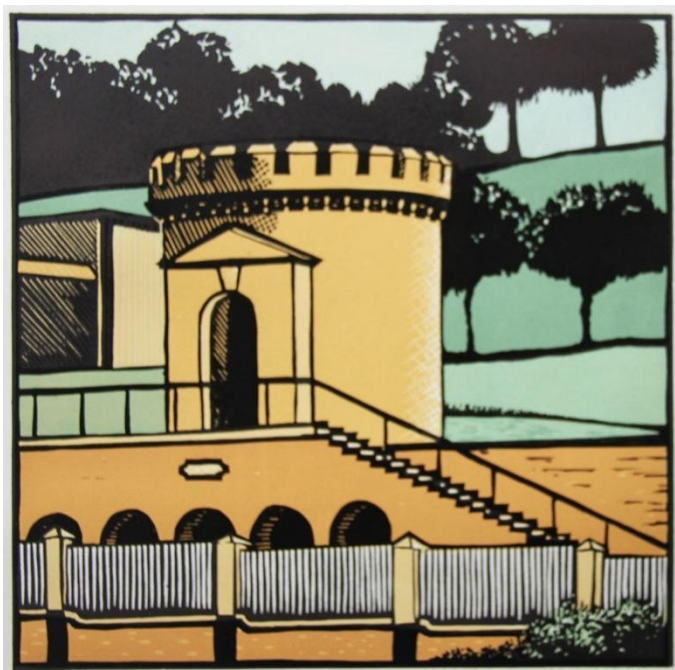

40.5 x 28 cm Ed.16

Framed \$580 Unframed \$450

Ernest and Ernesto's 1952 Gaggia Internazionale

30 x 30 cm Ed.20

Framed \$460 Unframed \$360

Friends on Daumesnil Avenue
38.5 x 44.5cm Ed.10
Framed \$550 Unframed \$400

Guard Tower, Port Arthur
30 x 30 cm Ed.16
Framed \$460 Unframed \$360

Lavender fields
30 x 30cm Ed.20
Framed \$460 Unframed \$360

Midland sky
30 x 30 cm Ed.20
Framed \$460 Unframed \$360

Morning on Sexton Street
30 x 30cm Ed.20
Framed \$460 Unframed \$360