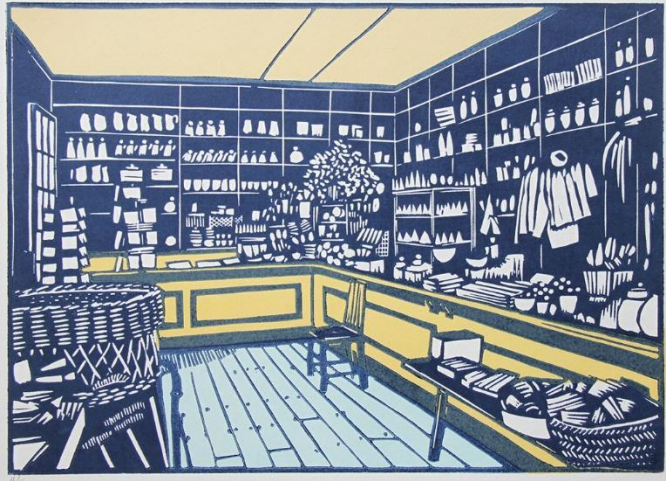

Cape Byron Lighthouse.
24 x 30.5cm Ed.24
Framed \$460 Unframed \$360

Christmas Beetles

30.5 x 15cm Ed.20

Framed \$350 Unframed \$260

Clairville pantry

21.5cm x 30.5cm Ed.20

Framed \$400 Unframed \$300

Evandale Village Store