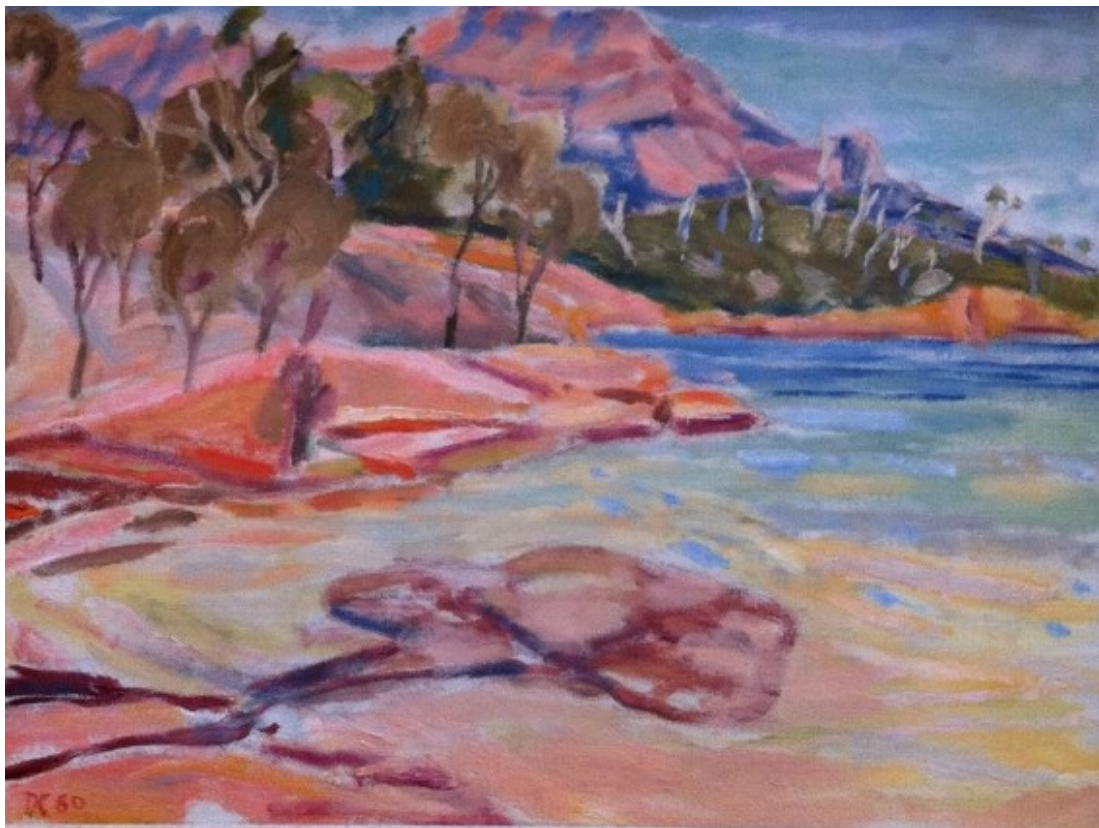

**View of the Tiers with Pine Trees** ●

Inscription on reverse

Oil on Canvas

Signed 'DHC'

30.5cm x 23cm 37 x 30cm

\$2200

Blenheim Gallery and Garden  
733 Cressy Road, Longford  
M: 0419584667  
[www.blenheimgalleryandgarden.com.au](http://www.blenheimgalleryandgarden.com.au)