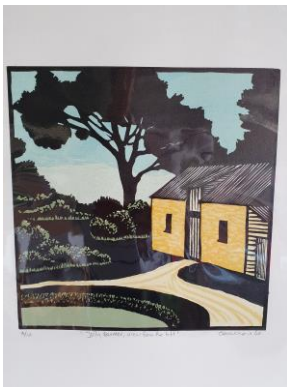

Another major theme is a collection of botanically inspired linocuts. Many of the images are of plants that seemed to be popular during the 1960s and 1970s and have a hint of retro about them. Carlton's professional training is horticulture and plant science, so his interest in botanicals is never far away. A number of these pieces are created using a complicated single block technique where the surface is gradually carved away for each layer of colour to be printed. 'It's a risky strategy as one simple error makes the entire edition redundant, says Carlton.'

270 x 215

framed \$360 un-framed \$230

Franklin House Edition 10
Colour linocut - multi-block & reduction
215
framed \$360 un-framed \$230

● edition sold

Jolly Farmer Kitchen Edition 10
Colour linocut - multi-block & reduction
framed \$360 un-framed \$230

Jolly Farmer, View from the Loft
Edition of 12
Colour linocut - multi-block & reduction
210 x 210
framed \$360 un-framed \$230

Low Head Pilot Station Edition 10

Colour linocut - multi-block, reduction & caustic etch