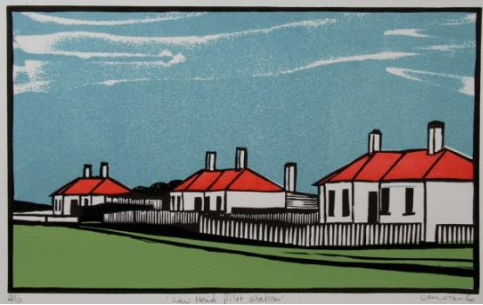

270 x 215

framed \$360 un-framed \$230

Franklin House Edition 10
Colour linocut - multi-block & reduction
215
framed \$360 un-framed \$230

● edition sold

Jolly Farmer Kitchen Edition 10
Colour linocut - multi-block & reduction
framed \$360 un-framed \$230

Jolly Farmer, View from the Loft
Edition of 12
Colour linocut - multi-block & reduction
210 x 210
framed \$360 un-framed \$230

Low Head Pilot Station Edition 10

Colour linocut - multi-block, reduction & caustic etch