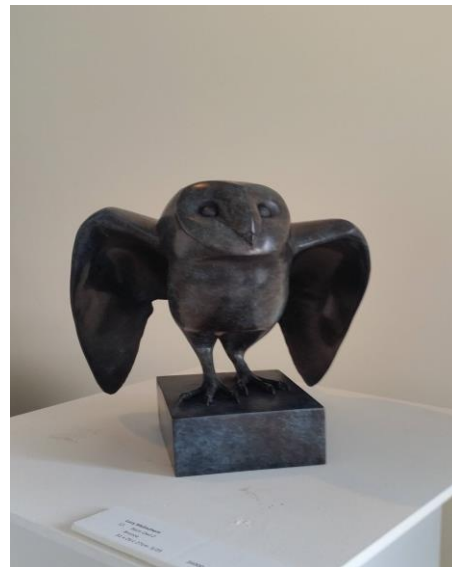

Lucy Mceachern

"On the Wing"

Lucy Mceachern
Southern White Faced Owl
Bronze
20 x 7 x 12 cm 9/25

Lucy Mceachern
Waved Albatross
Bronze
30 x 31 x 14cm 5/25

Lucy Mceachern
Plumed Whistling Duck
Bronze
44 x 39 x 23cm 15/25

SOLD

Lucy Mceachern
Barn Owl 2
Bronze
31 x 26 x 27cm 5/25

SOLD